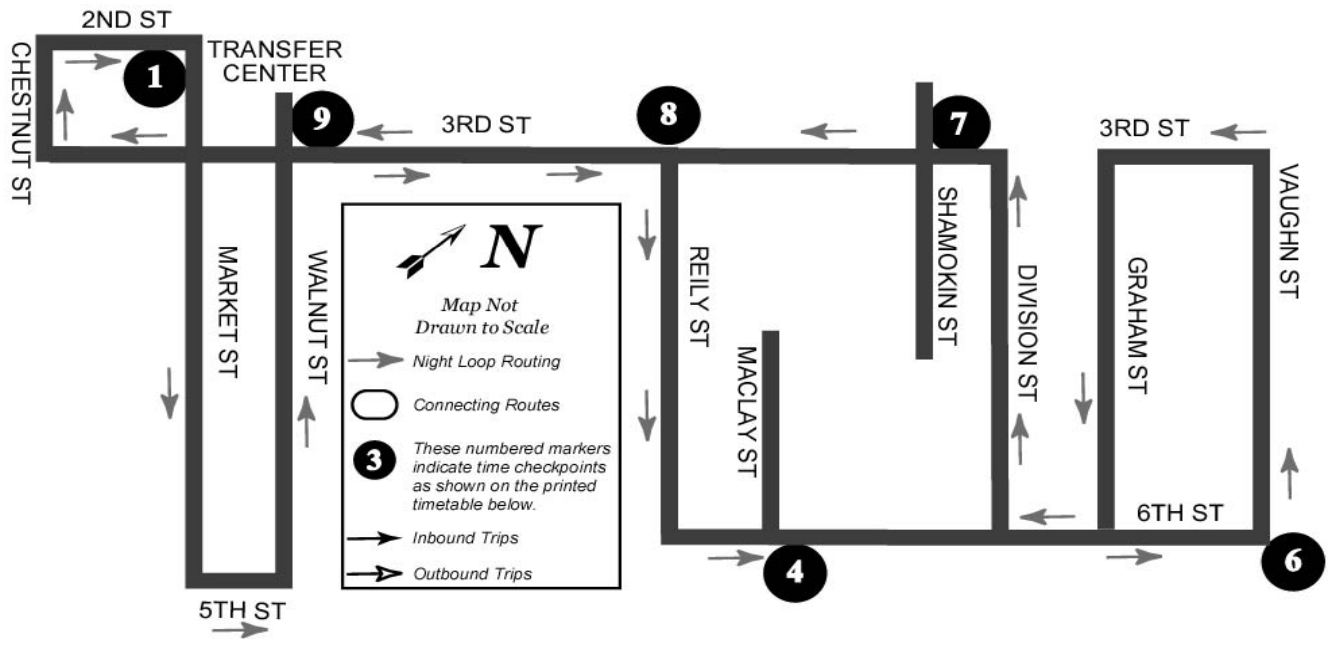

ROUTE 6 SIXTH STREET

Effective Jan. 19, 2009

Serving:

Downtown Harrisburg,
Capitol Complex,
6th Street,
Uptown Shopping Center,
3rd Street (Night Loop)

CAPITAL AREA TRANSIT

The Smart Choice

901 N. CAMERON ST.
P. O. BOX 1571
HARRISBURG PA 17105-1571

INFORMATION:
238-8304
www.cattransit.com

NIGHT LOOP SCHEDULE COMBINES ROUTE 3 & ROUTE 6

MONDAY - FRIDAY					SATURDAY				
To Downtown			From Downtown		To Downtown			From Downtown	
6th & Vaughn 6	3rd & Shamokin 7	3rd & Reily 8	3rd & Walnut 9	Market Square Transfer Center 1	3rd & Reily 8	3rd & Walnut 9	Market Square Transfer Center 1	6th & Vaughn 6	3rd & Shamokin 7
6:50	6:55	7:02	7:07	7:10	6:30	6:38	6:50	7:02	7:07
7:10	7:15	7:22	7:27	7:30	6:50	6:58	7:10	7:02	7:07
7:50	7:55	8:02	8:07	8:10	7:30	7:38	7:50	8:57	9:02
8:30	8:35	8:42	8:47	8:50	8:10	8:18	8:30	9:05	9:05
9:25	9:30	9:37	9:42	9:45	8:50	8:58	9:25		
					9:50	9:58	10:10		
12:10	12:15				11:50	11:58	12:10		