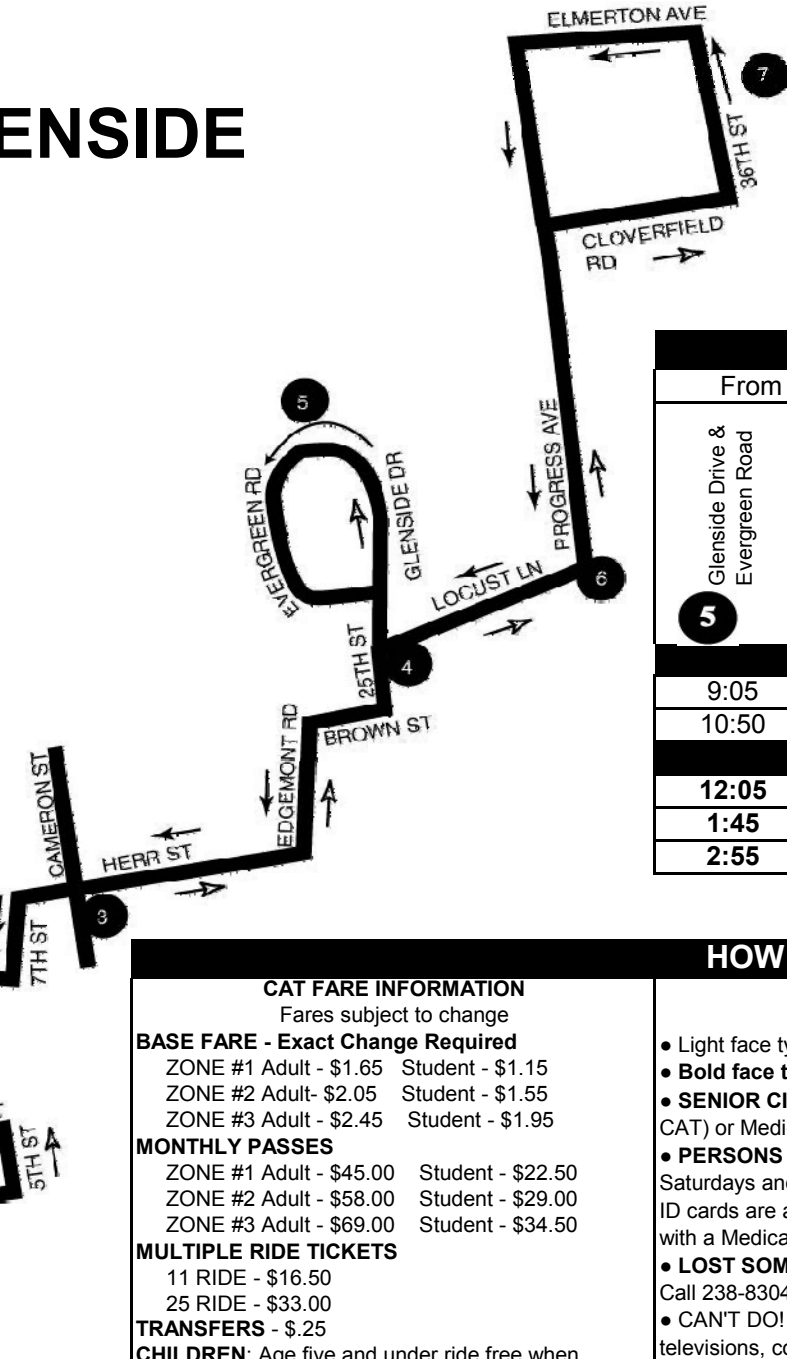

→ Inbound Trips
← Outbound Trips

SATURDAY							
From Glenside to Downtown				From Downtown to Glenside			
Glenside Drive & Evergreen Road 5	Locust Lane & 25th Street 4	Cameron Street & Herr Street 3	Transfer Center 1	Transfer Center 1	Cameron Street & Herr Street 3	Locust Lane & 25th Street 4	Glenside Drive & Evergreen Road 5
AM SERVICE				AM SERVICE			
9:05	9:06	9:13	9:23	8:48	8:55	9:02	9:03
10:50	10:51	10:58	11:08	10:30	10:37	10:44	10:47
PM SERVICE				PM SERVICE			
12:05	12:06	12:13	12:23	11:50	11:57	12:04	12:05
1:45	1:46	1:53	2:03	1:30	1:37	1:44	1:45
2:55	2:56	3:03	3:13	2:40	2:47	2:54	2:55