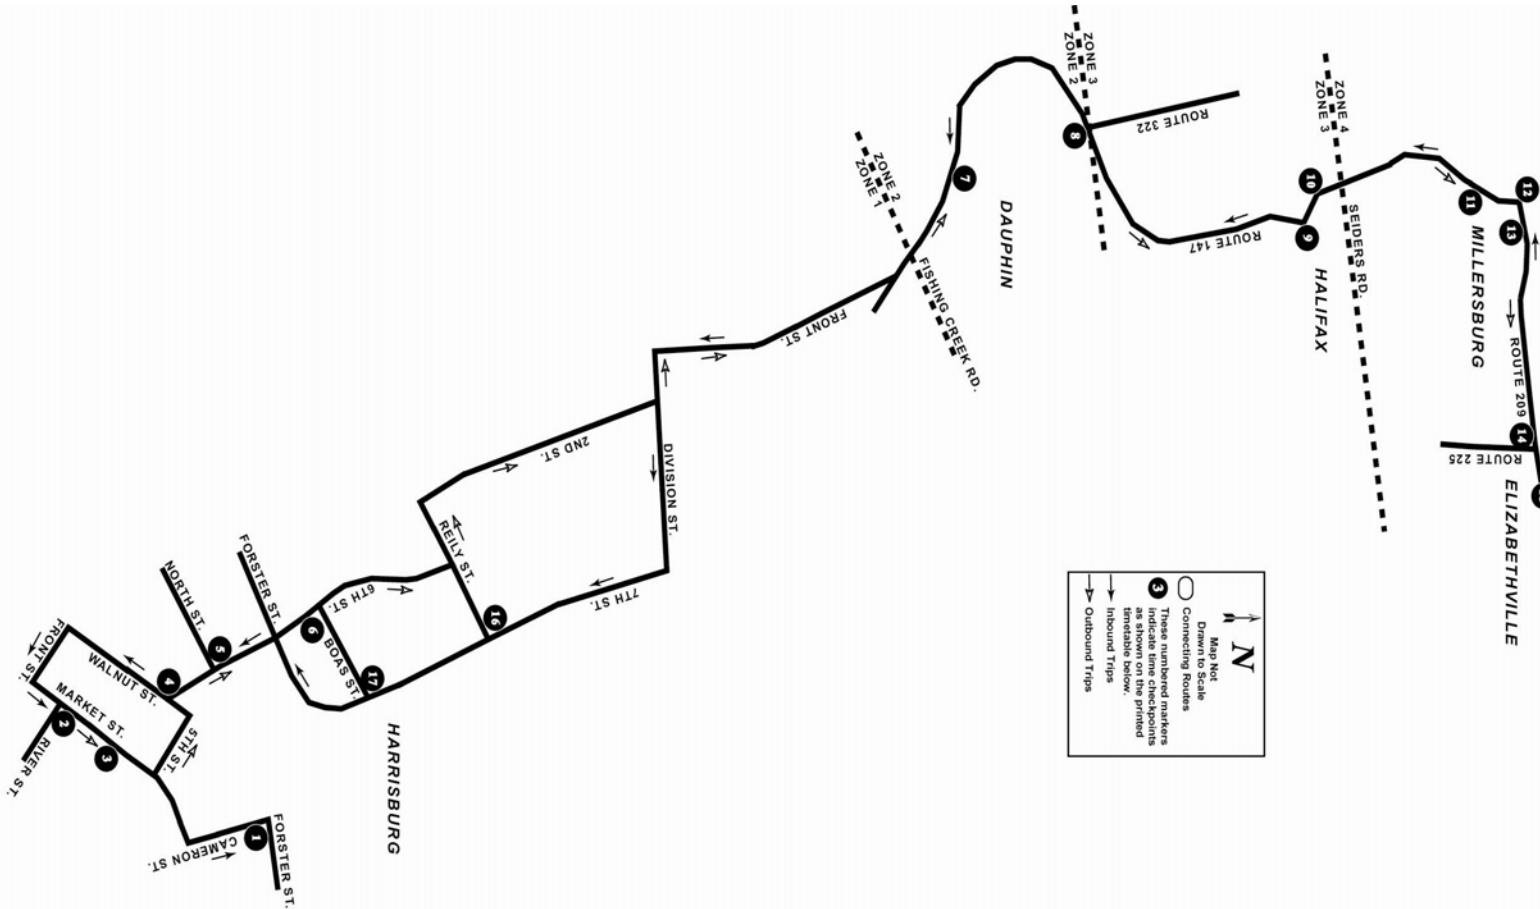

ROUTE 23 *Effective April 28, 2008*
ELIZABETHVILLE - MILLERSBURG - HALIFAX

Serving:
 Elizabethtown, Millersburg, Halifax,
 Dauphin Park & Ride

CAPITAL AREA TRANSIT

901 N. CAMERON ST.
 P. O. BOX 1571
 HARRISBURG PA 17105-1571

INFORMATION:
 238-8304
www.cattransit.com

Map Not
 Drawn to Scale
 Connecting Routes
 These numbered markers
 indicate time checkpoints
 timetables below
 Inbound Trips
 Outbound Trips